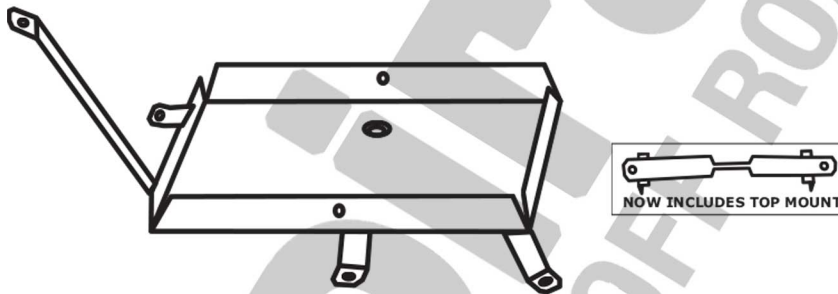

1 Hour

MAX BATTERY SIZE

235mm Long

RECOMMENDED TYPE

Cycle Duty

TRAY LOCATION

PSM

PARTS INCLUDED WITH TRAY