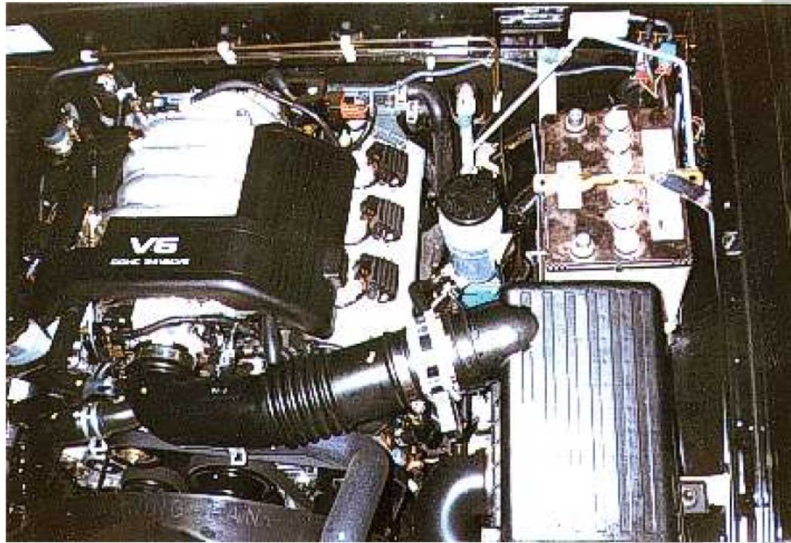

PIRANHA OFFROAD PRODUCTS

'Piranha Off Road products are not associated in any way with GM HOLDEN Ltd or any of its related companies'

To Suit HOLDEN FRONTERA V6 PETROL

BTHFV6

PART NUMBER

BTHFV6

APPROX FITTING TIME

1 Hour

MAX BATTERY SIZE

235mm Long

RECOMMENDED TYPE

Cycle Duty

TRAY LOCATION

PSM

PARTS INCLUDED WITH TRAY

- 1 X Tray
- 4 X M6 Bolts
- 4 X M6 Nuts
- 3 X Body Washers
- 2 X J Bolts
- 1 X Universal Top Mount

RECOMMENDED ISOLATOR

**DBE140SF
or
DBE180-SX**

CRADLE FITTING INSTRUCTIONS

The cradle fits passenger side middle.

Locates to existing bolts. Drill holes to guard and bolt as supplied. It is a tight fit. The air conditioning pipe and wiring loom require minor relocation.

Ensure, Before closing the bonnet that all items fitted have adequate clearance